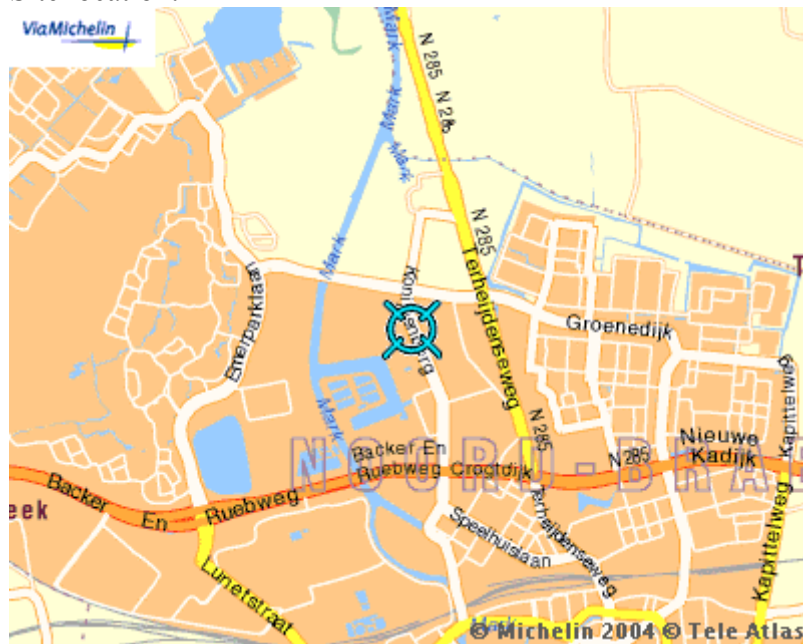

Itinerary

Breda is located in an excellent location for logistical support to our customers on the A16 (E19) motorway between Rotterdam and Antwerp interchanges with the A59, A27 (E311) and A58 (E312) motorways, allowing easy access from any direction. Industry number indications on the motorways guide you to our plant.

Please follow “Industrie Nr. 3467”.

Breda motorway acces:

Site location:

Address

Caligen Europe B.V.
Konijnenberg 59
4825 BC Breda
The Netherlands

P.O. box 2154
4800 CD Breda

Tel.: +31 76 578 03 00
Fax: +31 76 578 03 41
Email: sales@caligen.com
Web: www.caligen.com